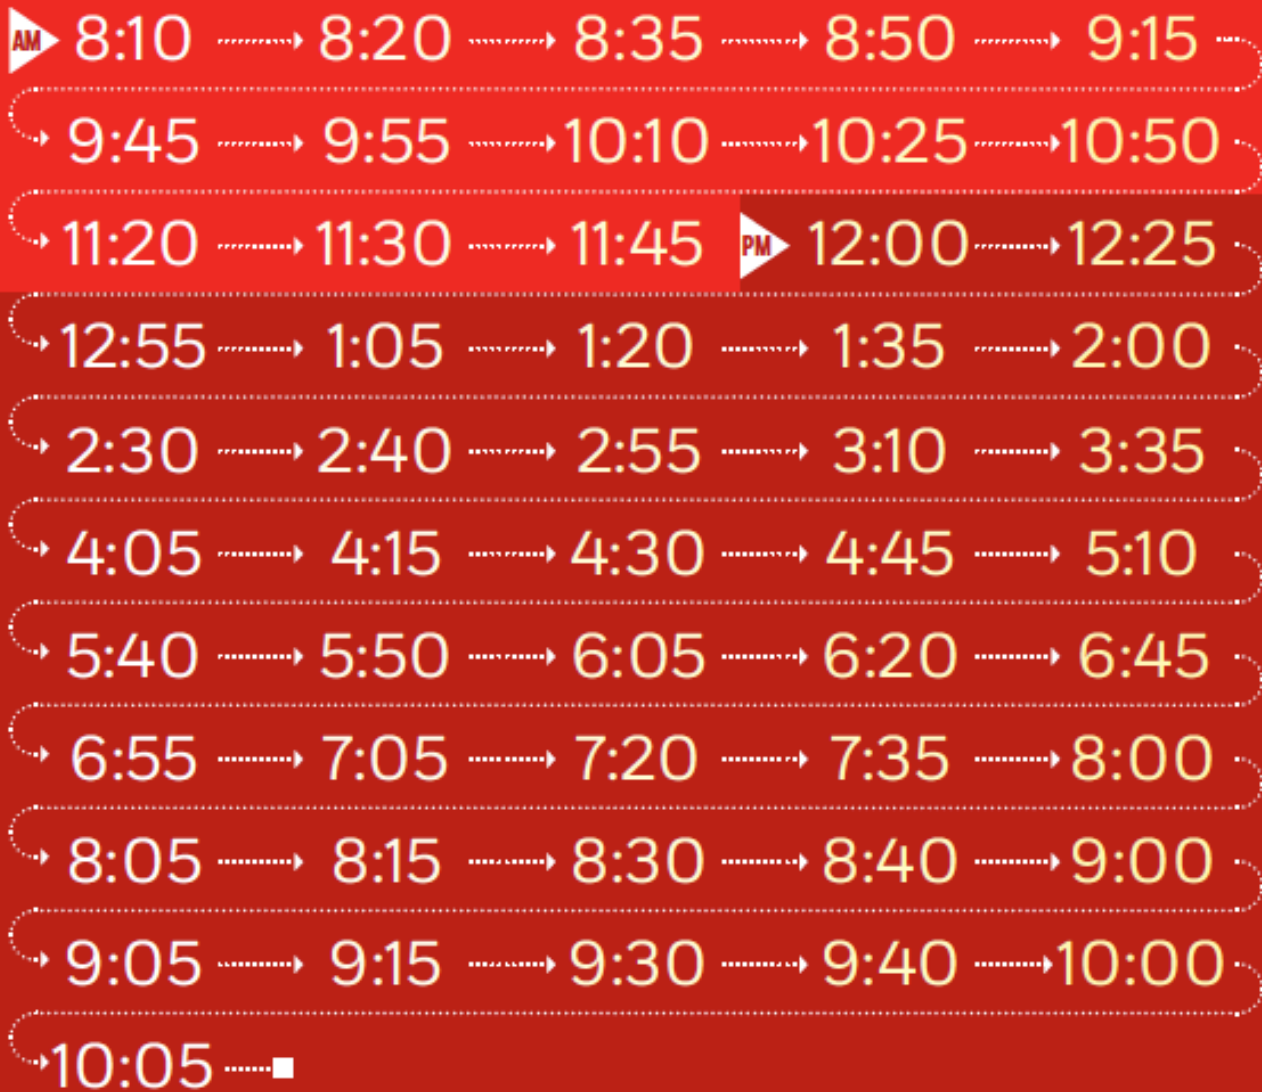

Crosstown Shuttle Bus

The bus runs in a continuous loop making the following stops:

24TH STREET RESIDENCE

First Avenue at East 24th Street

GRAMERCY CAMPUS, WESTBOUND

Northwest corner of 23rd Street and Third Avenue

Students, faculty and staff ride for FREE. SVA ID required.

Monday–Friday, 8:10am–10:05pm

The shuttle runs during the academic year, excluding holidays and College closures.